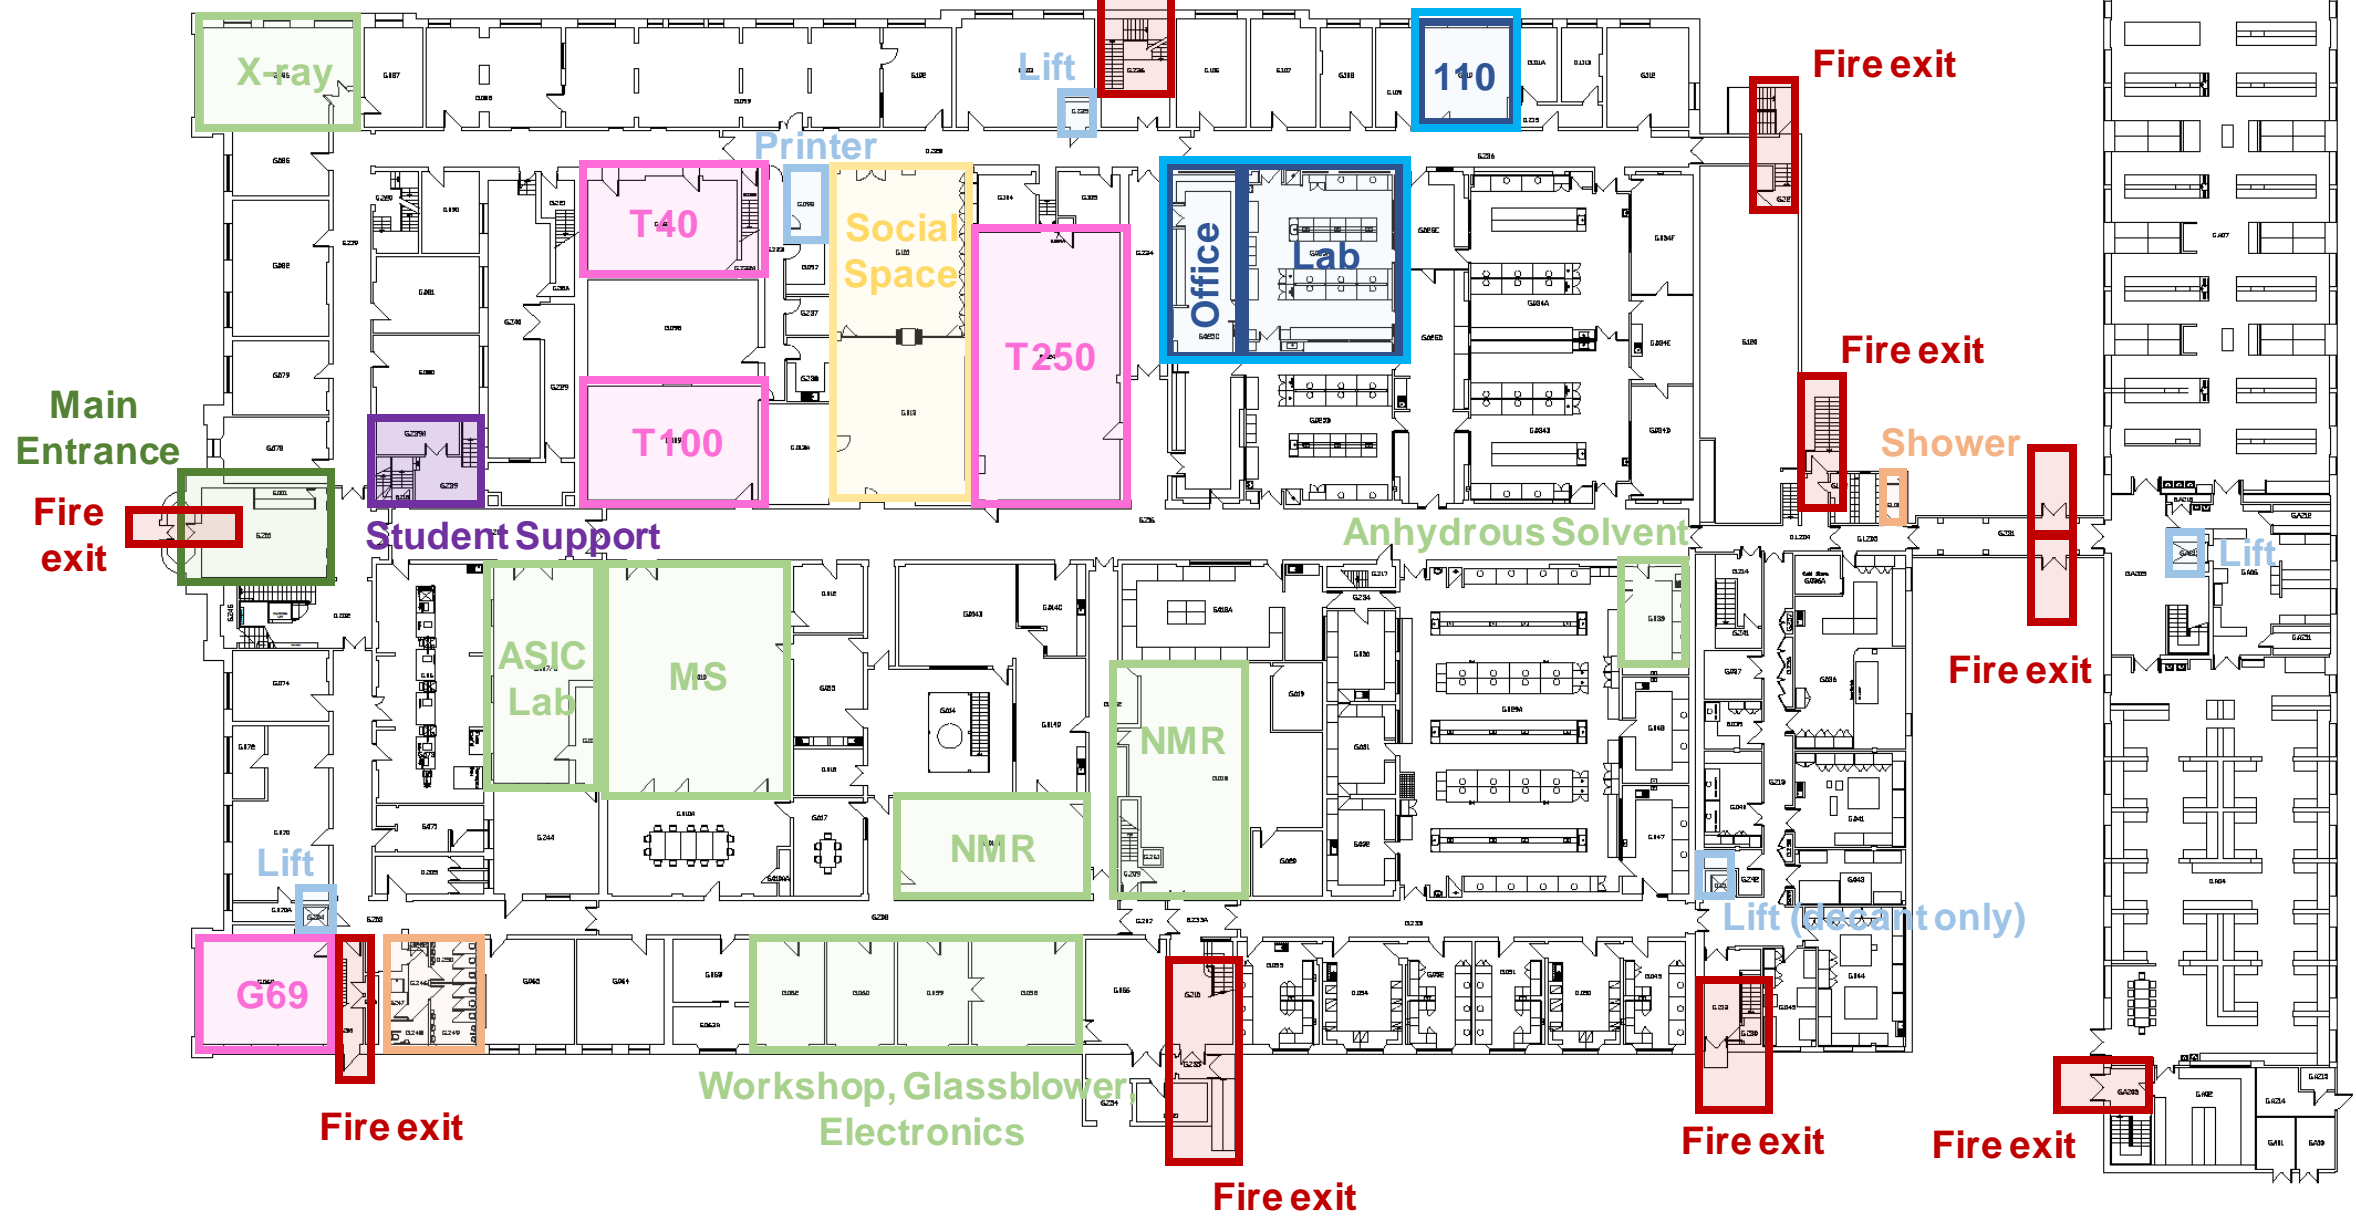

Joseph Black Building

Ground floor

Thomas Group

Joseph Black Building

First floor

Fire exit (stairs)

Fire exit (stairs)

Finance Office

School Manager

Safety

Head of School

Fire exit (stairs)

Admin. Office

WC

HR

WC

IT

235

Fire exit (stairs)

Printer

Head of Grad. School

SPT

233

232